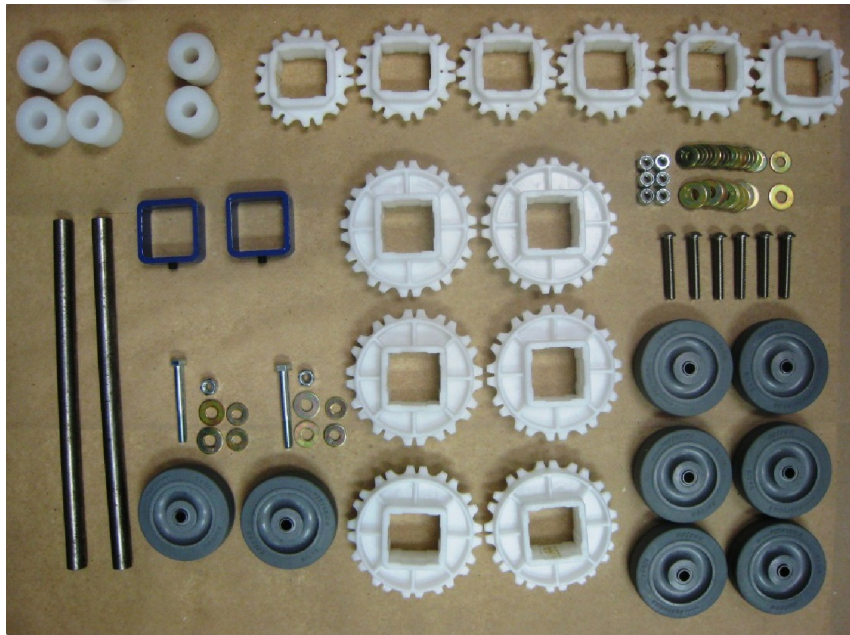

# Belt Drive Sprocket Kit

## OXBO 8000 Blueberry Harvester

Oxbo is now introducing a rebuild parts package for freshening up the belt drive system, enabling positive, consistent belt movement.

### 8000 Sprocket Kit Part Number: 66575

Part Number	Description	Quantity
100870	Lower Beltway Idler Shaft	2
100873	Shaft Bushing	4
100877	Shaft Bushing	2
101747	Set Collar Square, 1-1/2	2
122283	Idler Wheel Assy	6
122284	Idler Wheel Assy	2
KB6083	Sprocket, 12 Tooth, 4.1"	6
KB6127	Sprocket, 9 Tooth, 3.1"	6
KF5080	5/16 NC x 3/8 Socket Set Screw	2