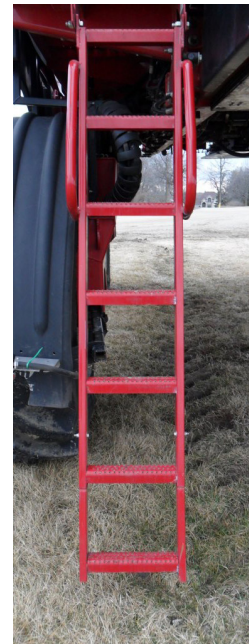

Miller Sprayer Product Enhancement

Ladder Extension Step

Advantages

- Makes accessing the cab more convenient.
- Brings the ladder closer to the ground to assist when carrying additional chemical to be added to the tank.