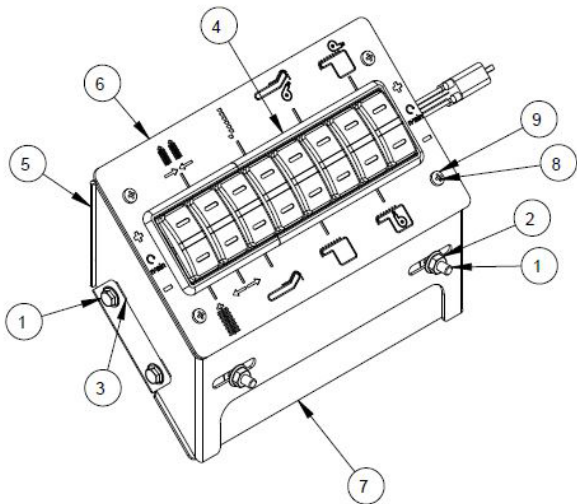

# Switch Panel Option

## For 7440 Berry Harvester

In a continued effort to maximize the overall product performance, Oxbo is now offering a switch panel option on the New 2017, (7440) Berry Harvesters.

### Advantages:

- The new 2017 model 7440 comes standard with a touch screen monitor for viewing and adjusting harvester functions.
- The 7440 Switch Panel Option is an add on that gives the operator mechanical buttons to control harvester functions.
- For those that want instant access to all harvester functions, or
- For those that want instant access to tangible switches to adjust multiple functions simultaneously.

### Switch Panel Option (Part# 161345)

Key	Part#	Qty	Description
1	93377	6	1/4NC x 3/4 HEX FLANGE CAP SCREW
2	93520	2	1/4 UNC FLANGE LOCK NUT
3	94817	4	U-NUT, PANEL NUT, 1/4 -20
4	161346	1	SWITCH ASSY
5	161347	1	SWITCH MOUNT WELD
6	161400	1	MOUNT PANEL
7	161401	1	COVER
8	901486	4	10-24 NUT, NYLOCK
9	902918	4	10-32 x 5/8 SS SCREW, PAN HD